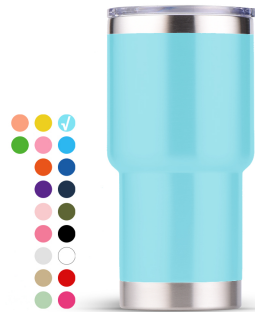

TRAVEL MUG TMSS0323

Weight 0.334 kg
Dimensions 9.6 x 9.6 x 18.5 cm
Item No.: TMSS0323
Capacity: 600ml
Item Size(MDxBDxH): 8.7x7.1x18cm
PCS/CTN: 25pcs
GW/NW: 8.6/7.6kgs
CTN Meas.: 48x48x21.5cm
Price: $3.21