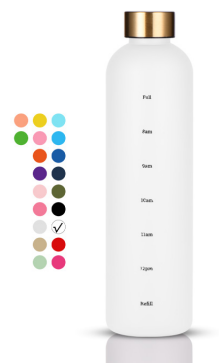

**33OZ LEAK-PROOF
SPORTS WATER
BOTTLE WITH TIME
MARK**

Weight 0.18 kg
Dimensions 7.8 × 7.8 × 29.1 cm
Item No.: P000112
Capacity: 1000ml
Item Size(MDxBDXH): 0
PCS/CTN: 50pcs
GW/NW: 9.5/8.5kgs
CTN Meas.: 41.5'41.5'60cm

Price: $3.39