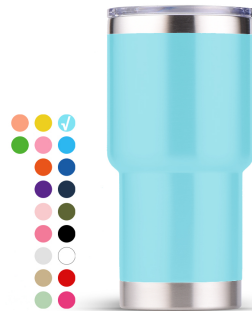

TRAVEL MUG TMSS0323

Weight 0.334 kg
Dimensions 9.6 x 9.6 x 18.5 cm
Item No.: TMSS0323
Capacity: 600ml
Item Size(MDxBDXH): 8.7x7.1x18cm
PCS/CTN: 25pcs
GW/NW: 8.6/7.6kgs
CTN Meas.: 48x48x21.5cm

Price: $3.21