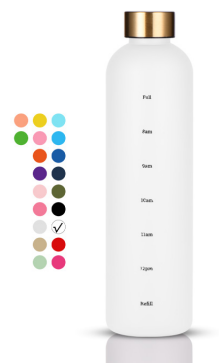

**33OZ LEAK-PROOF
SPORTS WATER
BOTTLE WITH TIME
MARK**

Weight 0.18 kg
Dimensions 7.8 x 7.8 x 29.1 cm
Item No.: P000112
Capacity: 1000ml
Item Size(MDxBDxH): 0
PCS/CTN: 50pcs
GW/NW: 9.5/8.5kgs
CTN Meas.: 41.5'41.5'60cm

Price: $3.39