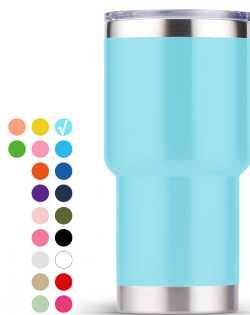

TRAVEL MUG TMSS0323

Weight 0.334 kg
Dimensions 9.6 x 9.6 x 18.5 cm
Item No.: TMSS0323
Capacity: 600ml
Item Size(MDxBDxH): 8.7x7.1x18cm
PCS/CTN: 25pcs
GW/NW: 8.6/7.6kgs
CTN Meas.: 48x48x21.5cm

Price: $3.21