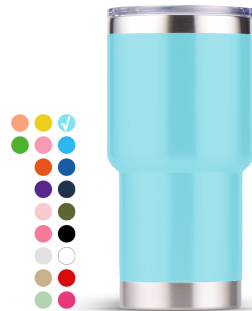

TRAVEL MUG TMSS0323

Weight 0.334 kg
Dimensions 9.6 x 9.6 x 18.5 cm
Item No.: TMSS0323
Capacity: 600ml
Item Size(MDxBDxH): 8.7x7.1x18cm
PCS/CTN: 25pcs
GW/NW: 8.6/7.6kgs
CTN Meas.: 48x48x21.5cm

Price: $3.21