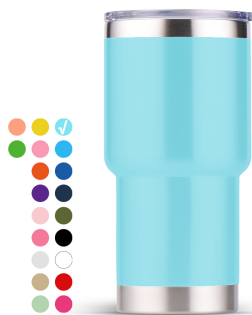

TRAVEL MUG TMSS0323

Weight 0.334 kg
Dimensions 9.6 x 9.6 x 18.5 cm
Item No.: TMSS0323
Capacity: 600ml
Item Size(MDxBDxH): 8.7x7.1x18cm
PCS/CTN: 25pcs
GW/NW: 8.6/7.6kgs
CTN Meas.: 48x48x21.5cm

Price: $3.21